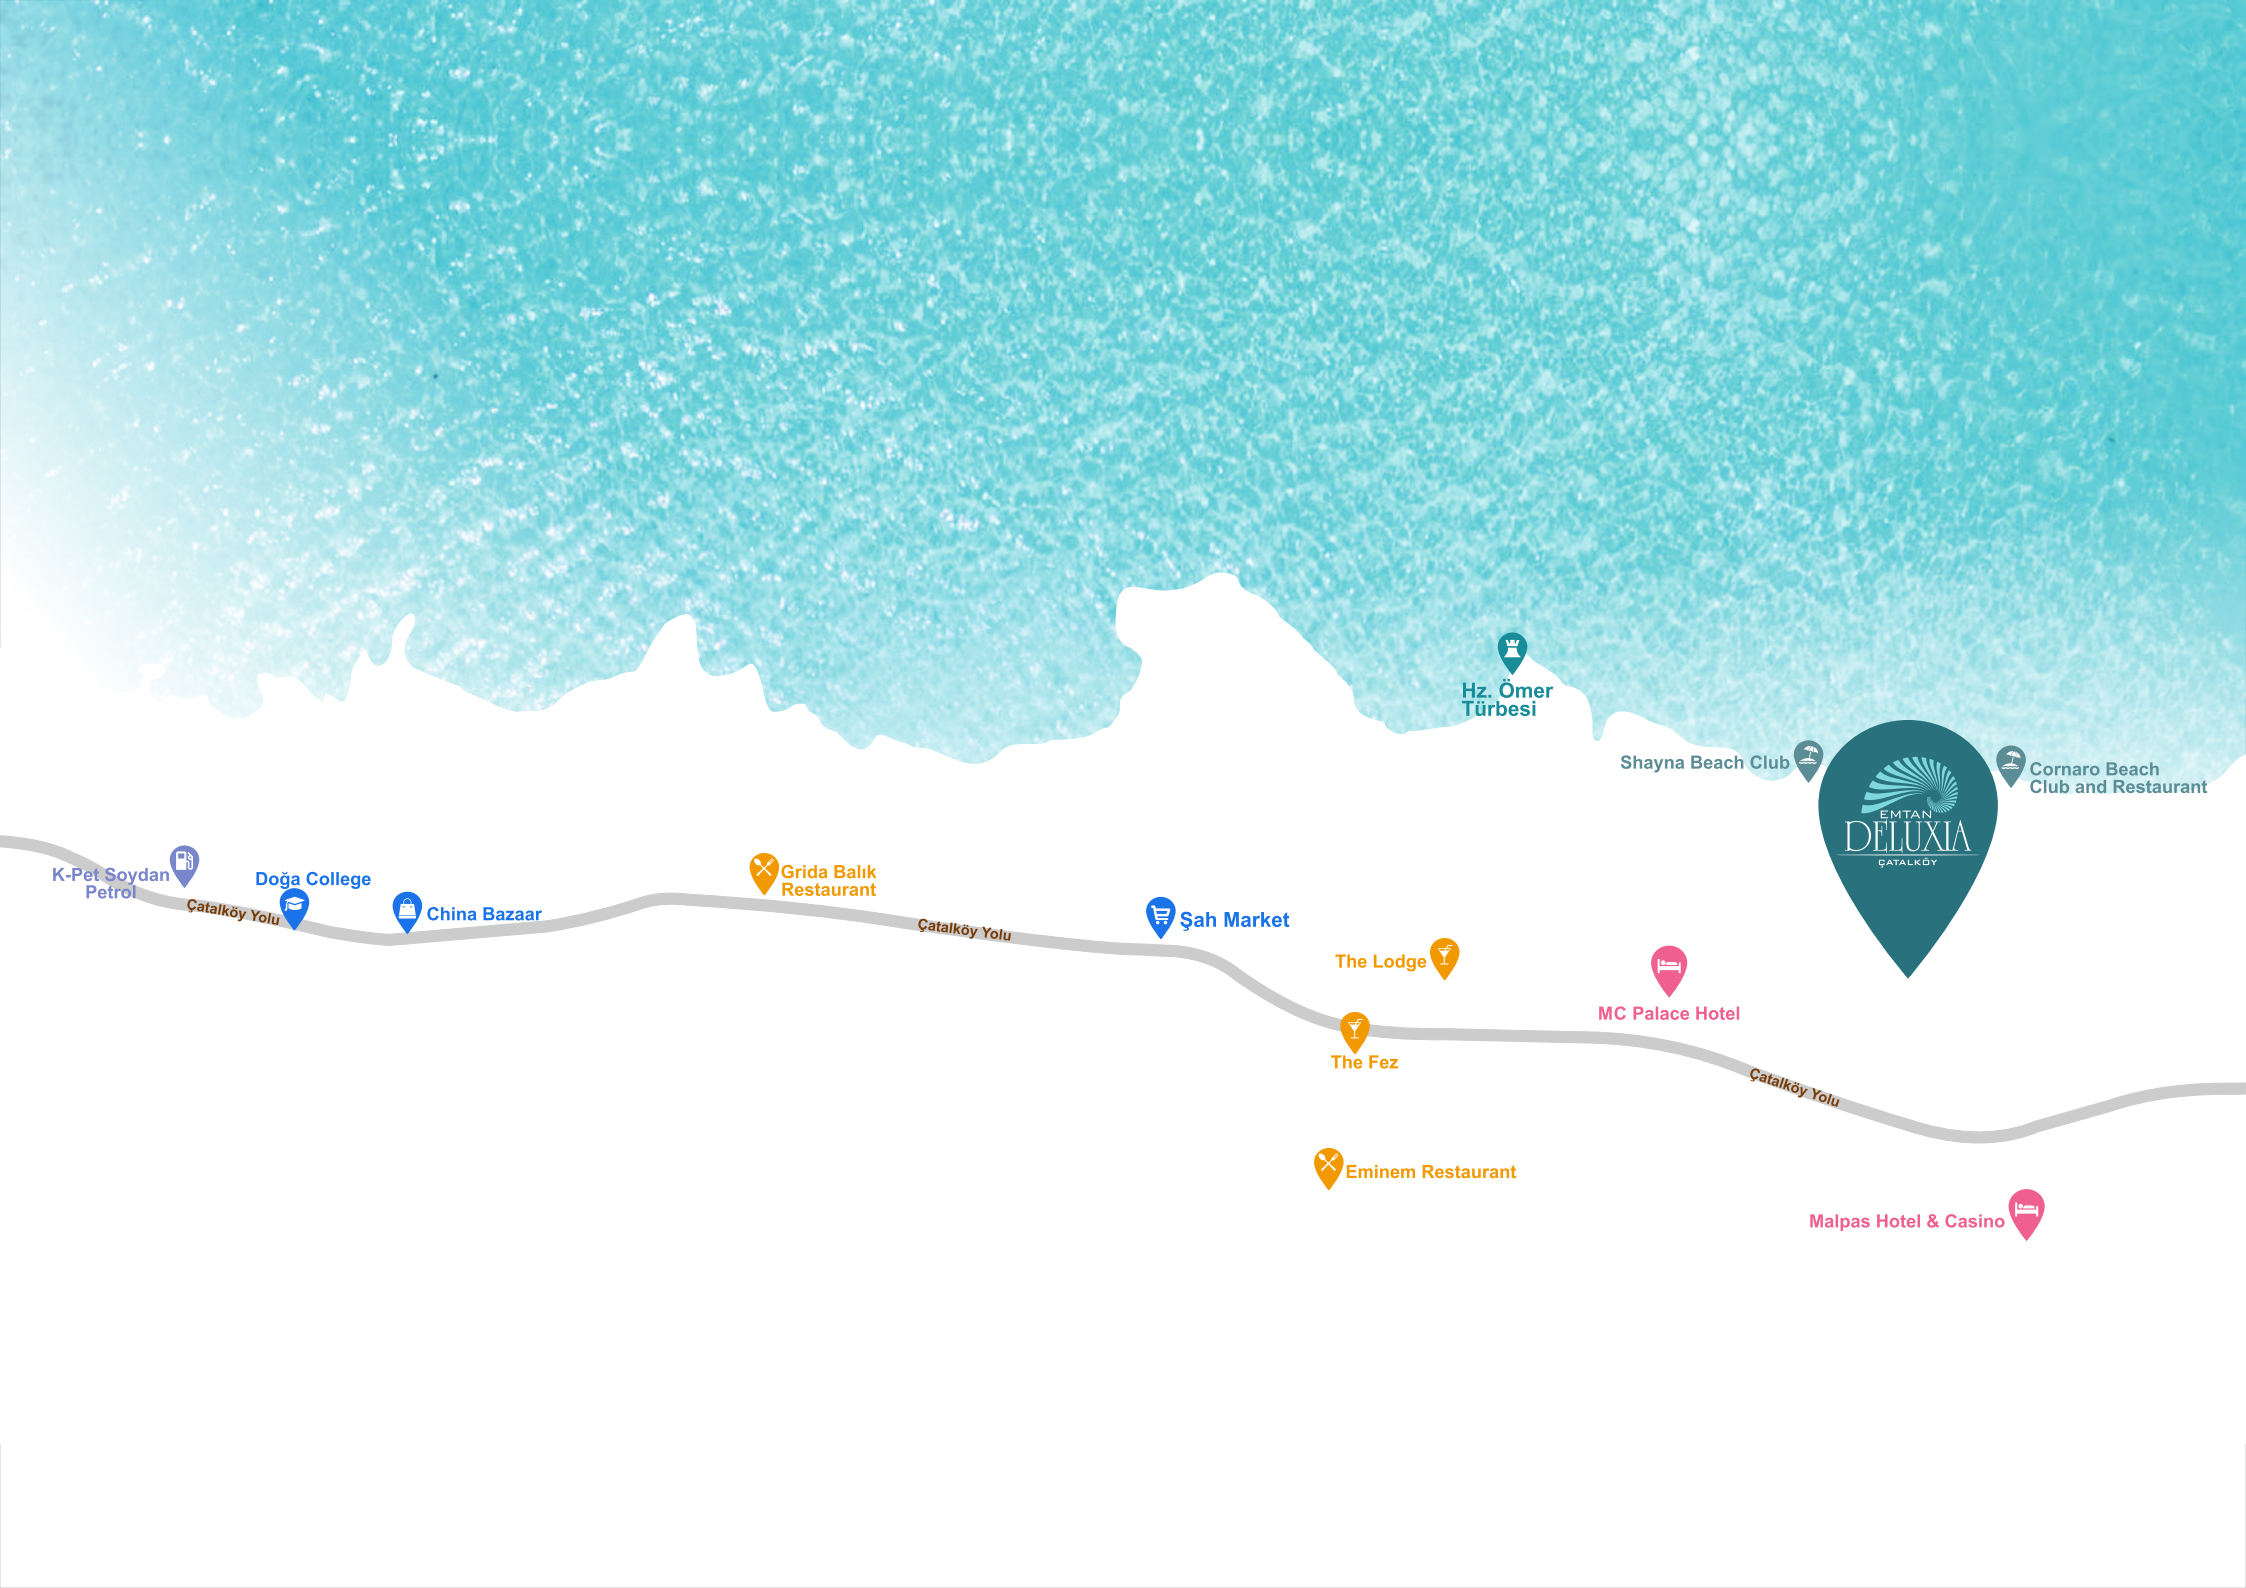

K-Pet Soydan
Petrol

Doğa College

China Bazaar

Grida Balık
Restaurant

Çatalköy Yolu

Şah Market

The Lodge

The Fez

Eminem Restaurant

Hz. Ömer
Türbesi

Shayna Beach Club

Cornaro Beach
Club and Restaurant

MC Palace Hotel

Çatalköy Yolu

Malpas Hotel & Casino

ТЕХНИЧЕСКИЕ ХАРАКТЕРИСТИКИ И МАТЕРИАЛЫ